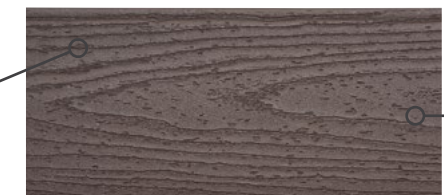

SHOWN IN VINTAGE LANTERN

A luxurious look that lasts

Consistent monochromatic color, end to end

BOARD PROFILES

SQUARE EDGE

GROOVED EDGE

Curveable boards for endless design possibilities

Use Trex Hideaway® Hidden Fastening System for a clean, fastener-free appearance