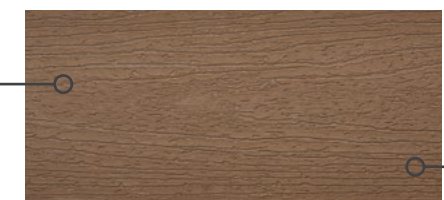

NEW DEPTHS

There's nothing monotonous about monochromatic color. This perch in *Saddle* showcases the universal appeal of earthy brown.

Perfect for DIYers:
no specialty
tools required

SHOWN IN SADDLE