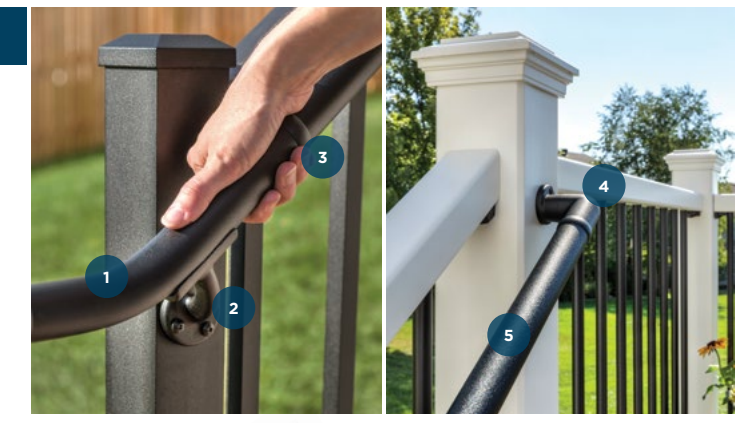

LightHub Accessories » 3-Way Splitter » 6-Way Splitter » 5 ft (1.52 m) Wire Extension Cable » 10 ft (3.04 m) Wire Extension Cable » 20 ft (6.09 m) Wire Extension Cable » 40 ft (12.19 m) Wire Extension Cable » 60 ft (18.28 m) Wire Extension Cable » Female to Female Adapter	DL3SPLIT6PK DL6SPLIT4PK DL5FTWR4PK DL10FTWR4PK DL20FTWR4PK DL40FTWR2PK DL60FTWR1PK DLFADAP6PK

Trex Aluminum ADA Compliant Handrail

COMPONENT	ITEM NUMBER
1.375 in x 8 ft (34 mm x 243 cm) Hand Rail	XXALADARAIL8
Wall Return 90°	XXALADA90WR2G
Wall Mount	XXALADAWMNT2G
Corner Mount	XXALADAICORNER2G
Post Return ("Candy Cane")	XXALADA180CCANE
5° Elbow	XXALADA05ELB
31° Elbow	XXALADA31ELB
34° Elbow	XXALADA34ELB
36° Elbow	XXALADA36ELB
90° Inside/Outside Elbow	XXALADA90ELB2G
Adjustable ADA Elbow	XXALADAADJELB
Straight 4 in (101 mm) Internal Connector	XXALINTCONN
Inline Rail Termination Adapter	XXALADAINLINE
Rail End Cap	XXALADACAP
Aluminum Collar	XXALADACL

All Trex ADA handrail components are made of powder-coated aluminum. For detailed installation instructions, visit trex.com/2021