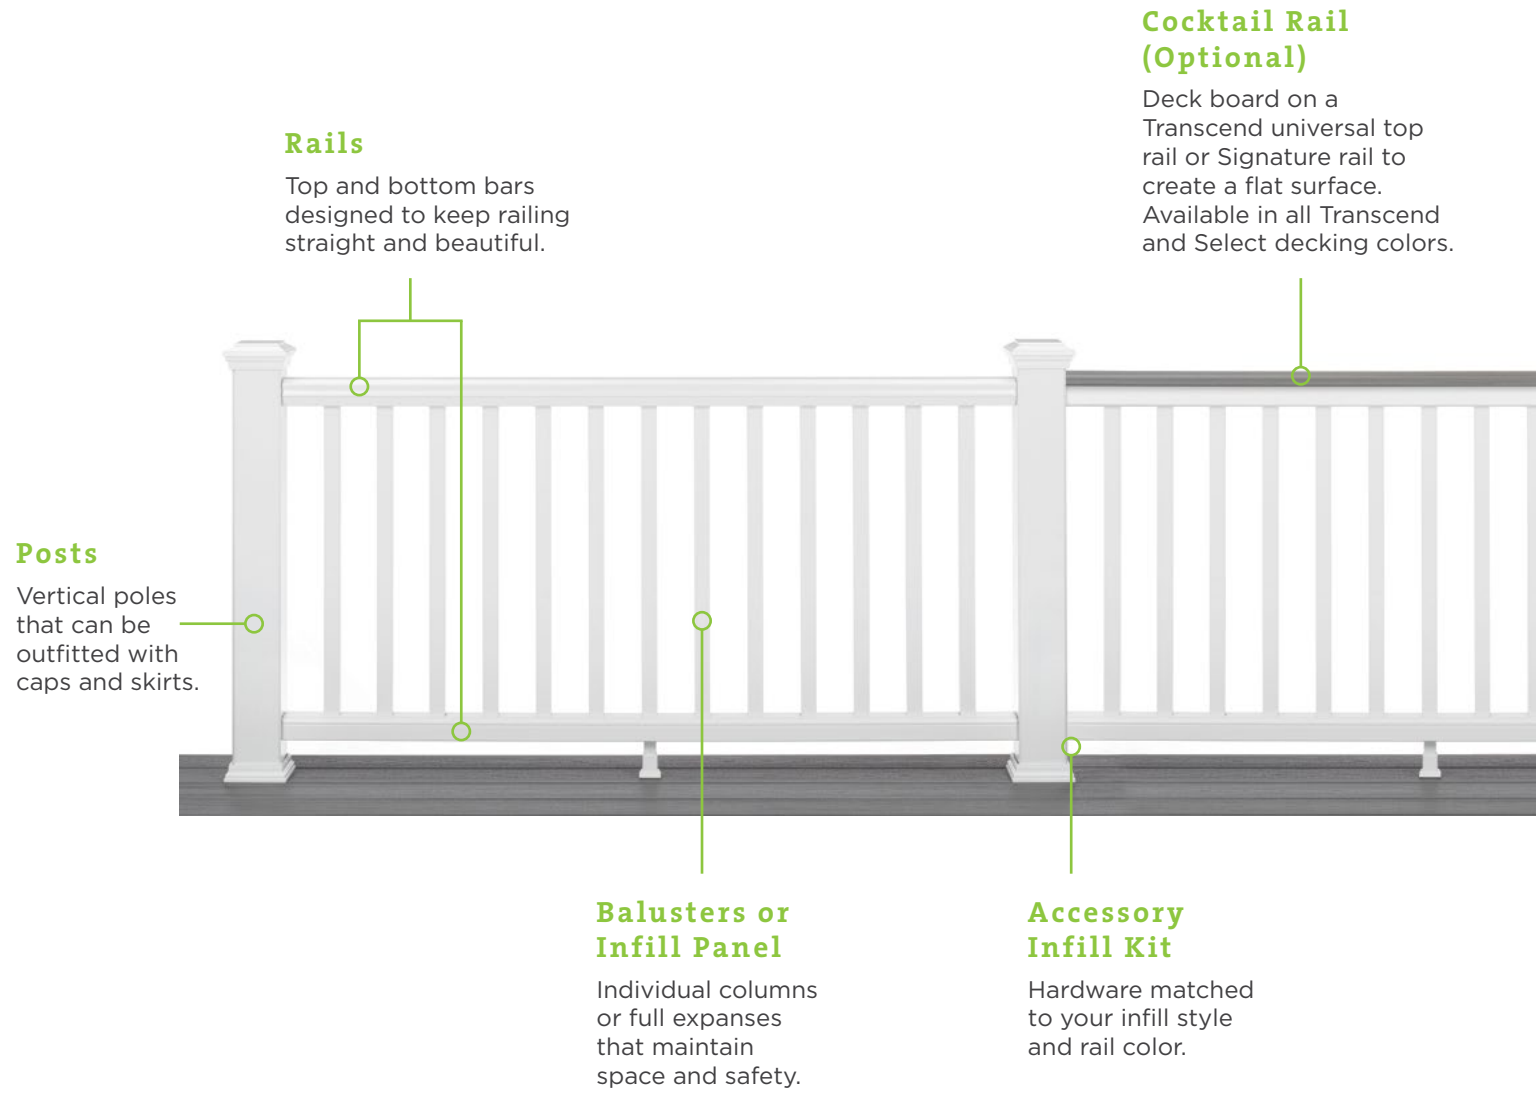

Why overthink what works? Crisp, safe and effective, Trex Select® railing streamlines the design process by combining composite rails in Classic White and round aluminum balusters in Charcoal Black.

COMPOSITE TOP & BOTTOM RAILS

Classic White

ROUND ALUMINUM BALUSTERS

Charcoal Black

The anatomy of RAILING

There are several key components of a railing section. Refer to the diagram to get a sense of what's what.

Transcend Rail & Round Aluminum Baluster Kit

Select Rail & Round Aluminum Baluster Kit

Perplexed by railing? Try a style shortcut.

Rail Kits

OFF-THE-SHELF EASE

Perfect for DIYers, this one-box solution includes top and bottom rails, your preferred infill and all necessary hardware for a single section of railing. Available in our most popular colors, kits cut down on the number of steps in your selection and ordering processes.

SMOOTH, PREMIUM FINISH

Your means to a screw-free, evenly spaced deck surface. These self-gapping glass-filled nylon hidden fasteners are used in tandem with our grooved-edge boards.

QUICK AND EASY

Begin your install with securing your first board with start clips, made from stainless steel for superior durability.