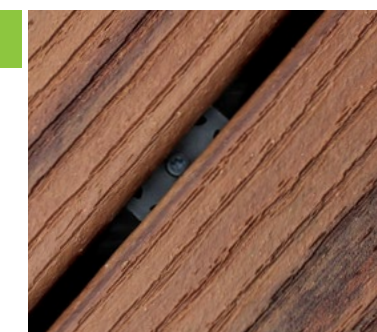

Trex Hideaway® Hidden Fastening System

COMPONENT	DESCRIPTION	ITEM NUMBER
Universal Fastener (glass-filled nylon)	50 sq. ft (4.6 sq. m) box 500 sq. ft (46.5 sq. m) bucket	UNIVCONCLIP DAO0002
Universal Starter Clip	400 sq. ft (37 sq. m) bag	UNIVSTARTCLIP
Router Bit	Router Bit	ROUTBIT