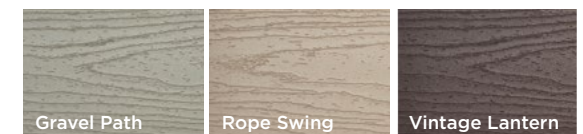

SHOWN IN VINTAGE LANTERN

A luxurious look that lasts

Consistent monochromatic color, end to end

BOARD PROFILES

SQUARE EDGE

GROOVED EDGE

Curveable boards for endless design possibilities

Use Trex Hideaway® Hidden Fastening System for a clean, fastener-free appearance