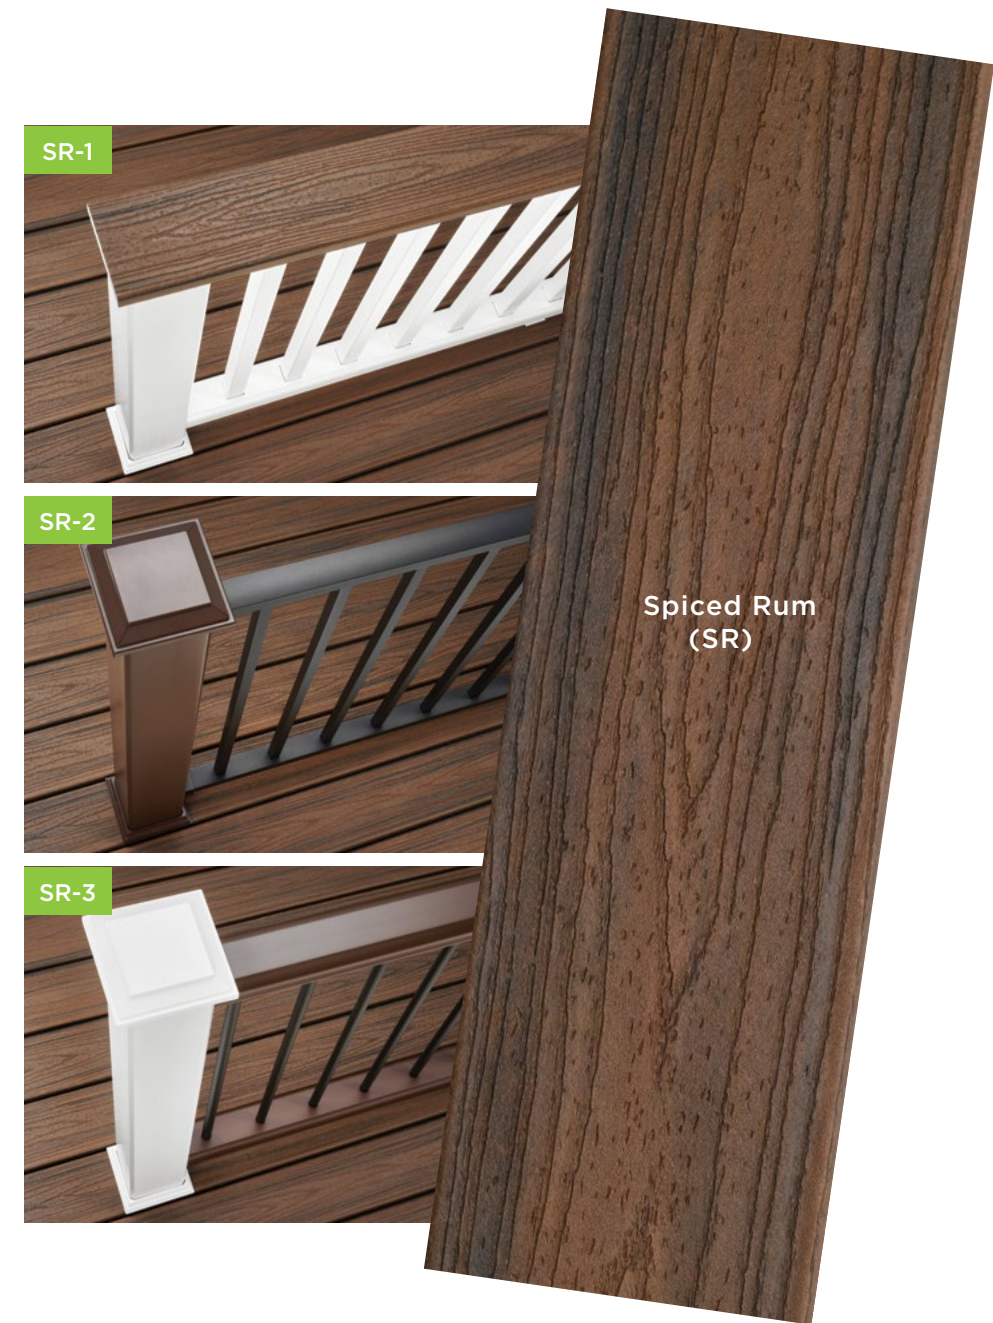

Select Rail & Round Aluminum Baluster Kit

Perplexed by railing? Try a style shortcut.

Rail Kits

OFF-THE-SHELF EASE

Perfect for DIYers, this one-box solution includes top and bottom rails, your preferred infill and all necessary hardware for a single section of railing. Available in our most popular colors, kits cut down on the number of steps in your selection and ordering processes.

Post sleeve, cap and skirt sold separately.

Signature Aluminum Rail & Square Baluster Kit

Decking & Railing Duos

COLOR-MINDED PAIRINGS

Know which decking color you're building with? Then start here. Each of our decking colors has been paired with three distinct rail-and-baluster looks. Choose from 60 unique ensembles, each accompanied with a thorough list of materials and tagged with an alphanumeric code, all online at duos.trex.com

SMOOTH, PREMIUM FINISH

Your means to a screw-free, evenly spaced deck surface. These self-gapping glass-filled nylon hidden fasteners are used in tandem with our grooved-edge boards.

QUICK AND EASY

Begin your install with securing your first board with start clips, made from stainless steel for superior durability.