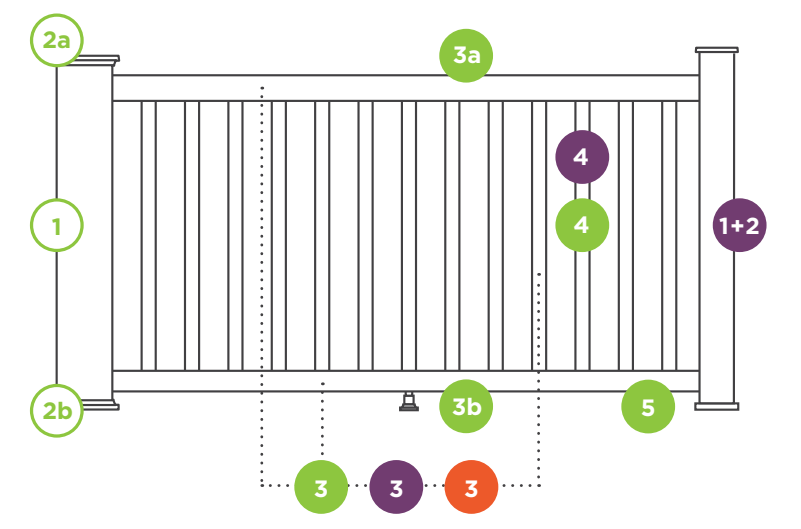

XX = COLOR PREFIX

IM Island Mist	GP Gravel Path	PG Pebble Grey	FW Foggy Wharf	CS Clam Shell
TT Tiki Torch	RS Rope Swing	WG Winchester Grey	RH Rocky Harbor	BD Beach Dune
HG Havana Gold	VL Vintage Lantern	SD Saddle	TS Toasted Sand	SD Saddle
SR Spiced Rum		WB Woodland Brown	CB Coastal Bluff	WW Wood Grain White
LR Lava Rock		MB Madeira		

RAILING— a lot easier than it looks

Selecting the right railing is pretty easy, but each Trex® railing line is a little different. Please read the system descriptions at the top of each product section so you can choose exactly which railing components you need to complete your design. For additional guidance, the chart to the right depicts each railing system's components.

- TREX POST COMPONENTS
- TREX SIGNATURE® RAILING
- TREX TRANSCEND® RAILING
- TREX SELECT® RAILING

Trex Post Sleeves, Caps & Skirts

These components can be used as steps 1 & 2 for all Trex railing lines.

STEP	COMPONENT	DESCRIPTION	ITEM NUMBER
1	Post Sleeve	Each 4x4 and 6x6 post sleeve fits over a 4x4 pressure treated post or equivalent post mount.	
		4" x 4" x 39" Post Sleeve <i>[4.45 in x 4.45 in x 40 in (113 mm x 113 mm x 101 cm) external dimensions]</i>	XX040439APS
		4" x 4" x 108" Post Sleeve <i>[4.45 in x 4.45 in x 108 in (113 mm x 113 mm x 274 cm) external dimensions]</i>	XX0404108APS
		6" x 6" x 39" Post Sleeve <i>[5.5 in x 5.5 in x 39 in (139 mm x 139 mm x 990 mm) external dimensions]</i>	WT060639APS
2a	Post Sleeve Cap	Also available with LED lighting. See page 54.	
		Flat 4" x 4" Post Sleeve Cap <i>[4.55 in x 4.55 in (115 mm x 115 mm) internal dimensions]</i>	PXXSQCAP4X4
2b	Post Sleeve Skirt	Flat 6" x 6" Post Sleeve Cap <i>[5.55 in x 5.55 in (140 mm x 140 mm) internal dimensions]</i>	PWTSQCAP6X6
		4" x 4" Post Sleeve Skirt <i>[4.55 in x 4.55 in (115 mm x 115 mm) internal dimensions]</i>	PXXSKIRT4X4
ACCESSORY	Surface Mount Post	6" x 6" Post Sleeve Skirt <i>[5.55 in x 5.55 in (140 mm x 140 mm) internal dimensions]</i>	PWTSKIRT6X6
		Aluminum Surface Mount Post for 36" (914 mm) Rail Height (1/box) <i>Actual external dimensions of insert: 3.75 in x 3.75 in x 7 in (95 mm x 95 mm x 177 mm)</i>	ALPOSTMOUNT36
ACCESSORY	Joist Mount Post	Aluminum Surface Mount Post for 42" (1066 mm) Rail Height (1/box) <i>Actual external dimensions of insert: 3.75 in x 3.75 in x 7 in (95 mm x 95 mm x 177 mm)</i>	ALPOSTMOUNT42
		Surface Mount Post Hardware—Wood (10 kits/box)	ALPOSTHWDECK
ACCESSORY	Surface Mount Post	Aluminum Joist Mount Post for use with all Trex railing heights (1/box) <i>Actual external dimensions of insert: 3.75 in x 3.75 in x 7 in (95 mm x 95 mm x 177 mm)</i>	CPJMNTPOST63
		For use with 4x4 composite post sleeve	
ACCESSORY	Joist Mount Post	For use with 4x4 composite post sleeve	

XX = COLOR PREFIX

WT Classic White	GP Gravel Path	TH Tree House
BK Charcoal Black	RS Rope Swing	VL Vintage Lantern