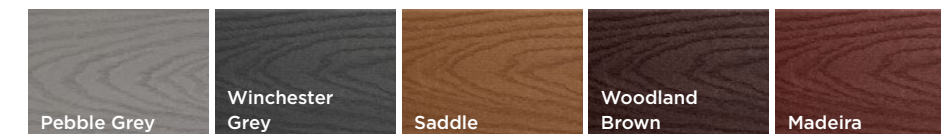

SHOWN IN PEBBLE GREY

Built for living, not maintaining

Wide range of traditional, complementary colors

BOARD PROFILES

SQUARE EDGE

Square board also usable as a cocktail railing surface

GROOVED EDGE

Use Trex Hideaway® Hidden Fastening System for a clean, fastener-free appearance